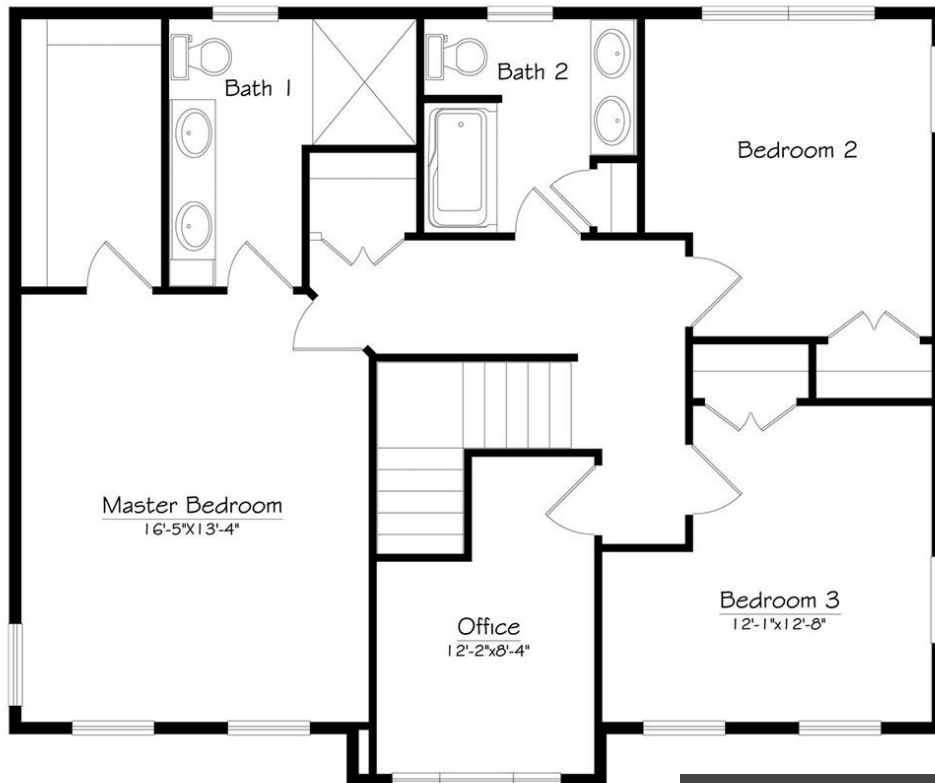

The Presidential

For more info: 207-892-2700

CHASE CUSTOM HOMES
& FINANCE, INC.

Serving Southern & Central Maine for Over 30 Years