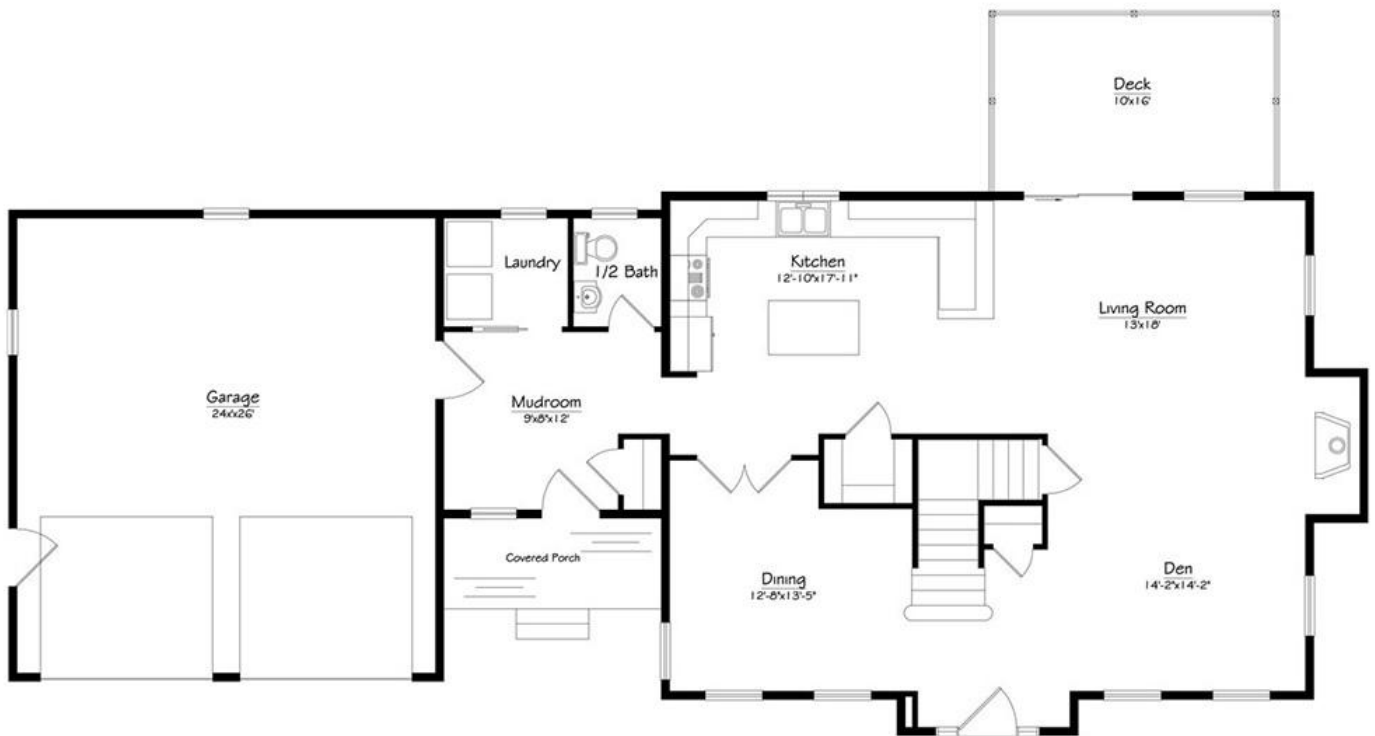

The Presidential

For more info: 207-892-2700

CHASE CUSTOM HOMES
& FINANCE, INC.

Serving Southern & Central Maine for Over 30 Years